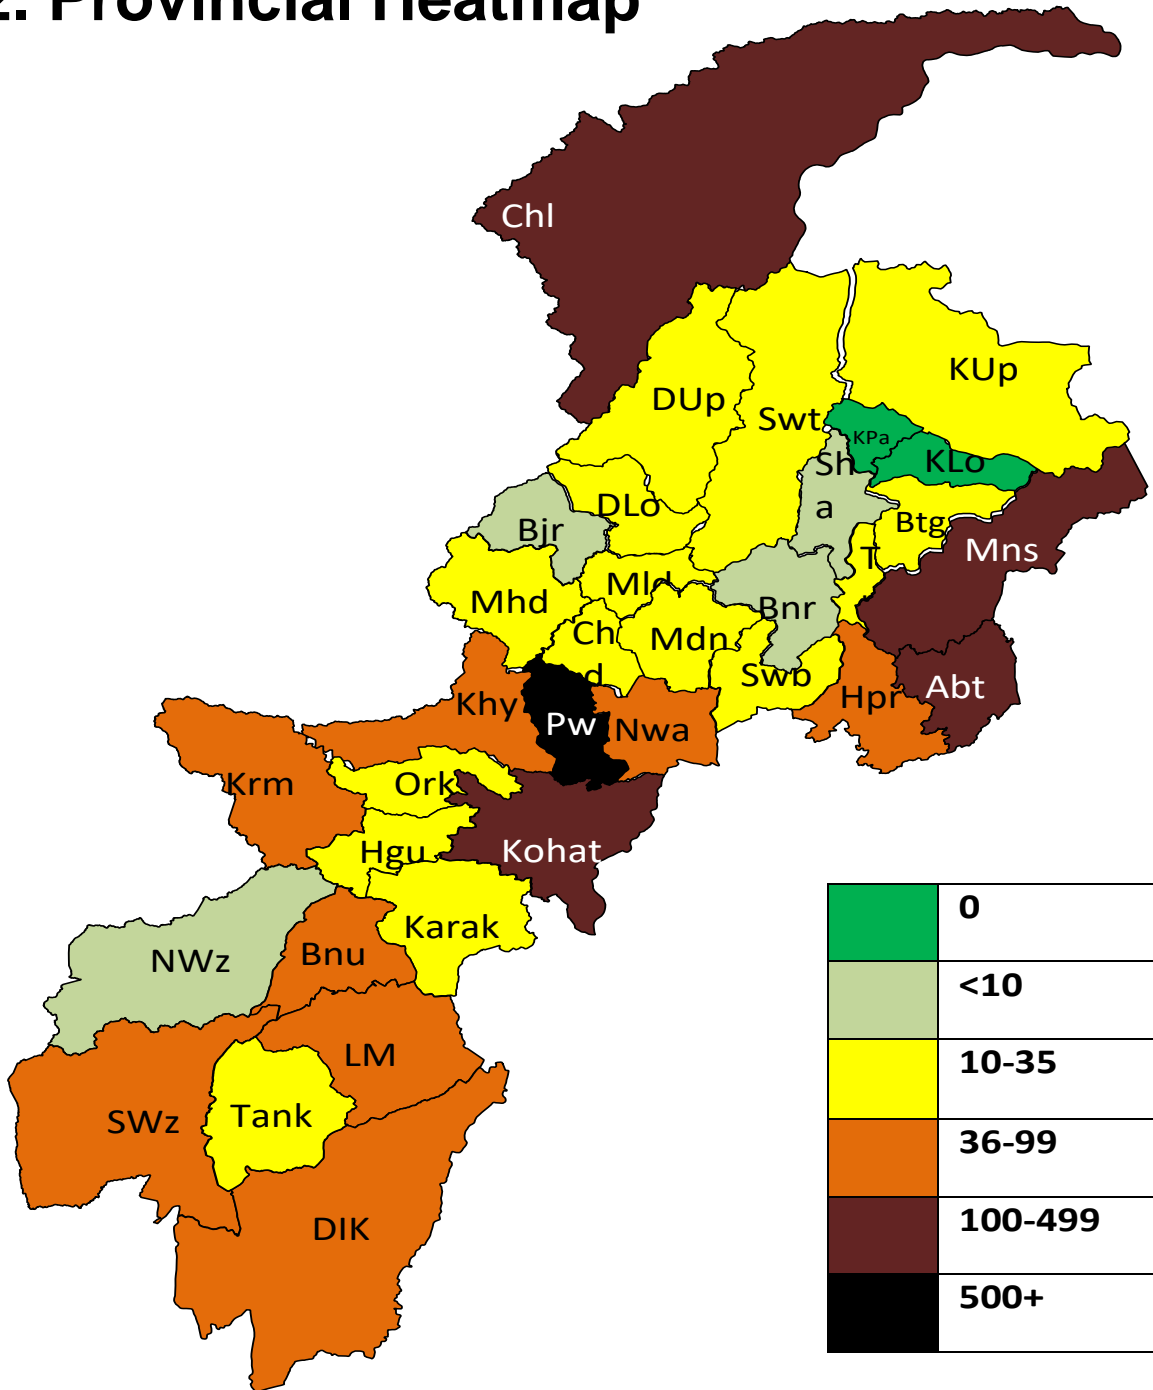

1. Snapshot figures for the day¹

2272

Total Active Cases²

43052

Total Cases

1318

Total Deaths

39462

Total Recovered

237

New Cases
Today

00

New Deaths
Today

143

New Recoveries
Today

1. Figures up to 12 Midnight on the 17th November, 2020
2. Active cases = total cases till now – deaths – recoveries

Khyber Pakhtunkhwa Corona Virus Disease COVID-19 Daily Update 18 November 2020

2. Provincial Heatmap

Map colored by active cases

**Khyber
Pakhtunkhwa
Corona Virus
Disease COVID-19
Daily Update
18 November 2020**

District	Cases		Deaths		Recoveries	Active Cases
	Total	24 hrs	Total	24 hrs		
Total	43052	237	1318	0	39462	2272

Peshawar Division

PESHAWAR	15995	103	620	0	14674	701
CHARSADDA	967	4	15	0	924	28
NOWSHERA	1151	15	48	0	1044	59
KHYBER	843	1	11	0	780	52
MOHMAND	173	1	2	0	149	22
Total	19129	124	696	0	17571	862